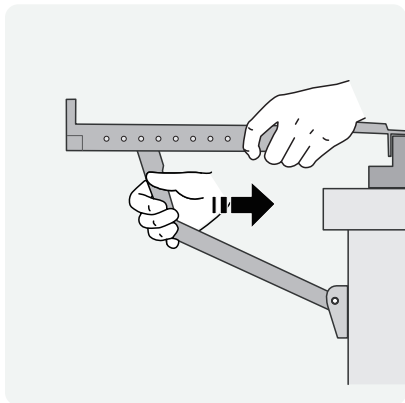

PortaSplit - Quick Guide

Note: Remember never to pull the device by the hose.

Terrace Setup

To use the heating or cooling function, place the Outdoor Unit, outside. A window lock is included to hold the window or door in place and prevent too much air from escaping. Plug the Indoor Unit in and you are ready to go!

Installation Guide
Video

Standard Window Setup

Optionally, it can be installed on the bracket provided, for side opening windows. Install the bracket and fasten securely. Steel rope is provided for your safety and the safety of others. For more detailed information, please consult the manual.