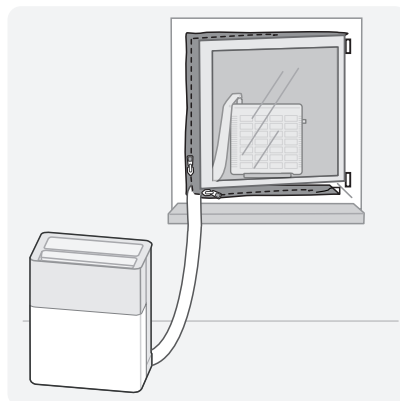

Video
sprievodca
inštaláciou

Štandardné nastavenie okna

Voliteľne môže byť nainštalovaný na priložený držiak pre bočné otváranie okien. Nainštalujte držiak a pevne ho upevnite. Ocelové lano je dodávané na zaistenie vašej bezpečnosti a bezpečnosti ostatných. Pre podrobnejšie informácie si prosím pozrite manuál.

PortaSplit - Quick Guide

Note: Remember never to pull the device by the hose.

Terrace Setup

To use the heating or cooling function, place the Outdoor Unit, outside. A window lock is included to hold the window or door in place and prevent too much air from escaping. Plug the Indoor Unit in and you are ready to go!

Installation Guide
Video

Standard Window Setup

Optionally, it can be installed on the bracket provided, for side opening windows. Install the bracket and fasten securely. Steel rope is provided for your safety and the safety of others. For more detailed information, please consult the manual.

For other installation options such as roof windows, please consult the manual.

Window Sealing

A window sealing cloth is also provided to obtain maximum comfort and great efficiency. Exact instructions for installation are of course in the manual.