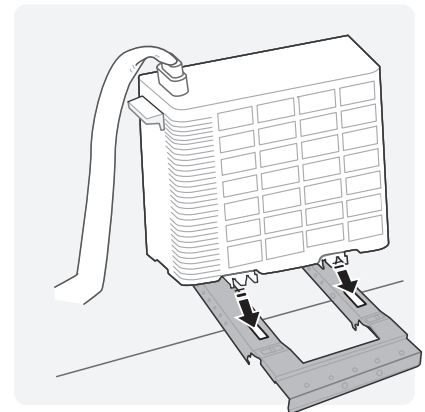

PortaSplit - Quick Guide

Note: Remember never to pull the device by the hose.

Terrace Setup

To use the heating or cooling function, place the Outdoor Unit, outside. A window lock is included to hold the window or door in place and prevent too much air from escaping. Plug the Indoor Unit in and you are ready to go!

Installation Guide
Video

Standard Window Setup

Optionally, it can be installed on the bracket provided, for side opening windows. Install the bracket and fasten securely. Steel rope is provided for your safety and the safety of others. For more detailed information, please consult the manual.